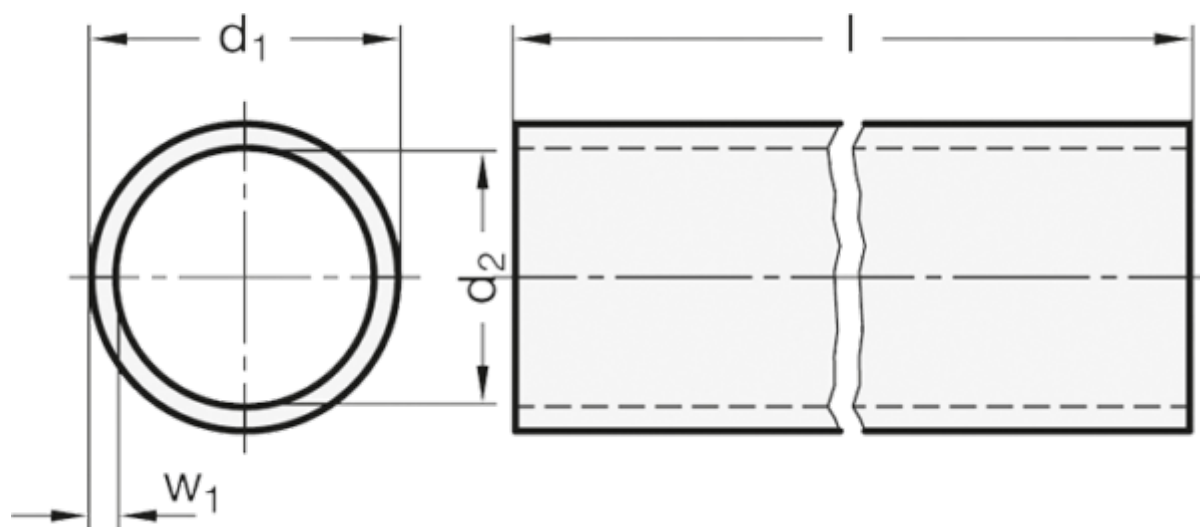

Data Sheet

Article number: 20990NID18200BL

Description: E+G GN 990 Construction tube round
GN 990-NI-D18-200-BL

Measures

d_1 = D18 -0.2

d_2 = 15

$l \pm 0.5$ = 200

w_1 = 2

Weight in (g) = 70